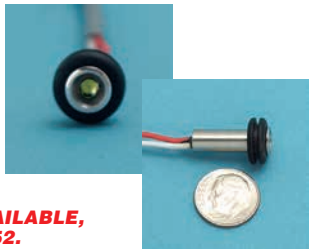

MICRO STAR™

HOUSING: 316 STAINLESS

NOTE:
SMALLEST SELF CONTAINED
LED ON THE MARKET,
ONLY NEEDS 1/4" BORE
FOR HOUSING OR 3/8"
IF USED WITH GROMMET.
MICRO STAR™ SITS FLUSH
IN RECESSED AREA.
WATERPROOF.

PUSH CONNECT OPTION AVAILABLE,
SEE S0801-PC01 ON PAGE 152.

ITEM

A

B

C

D

WIRE COLOR

WT

(size)

(length)

(lb)

12 VOLT

S0801-0000	1/4"	0.312"	0.09"	0.825"	24.00"	white	0.02
S0801-000R	1/4"	0.312"	0.09"	0.825"	24.00"	red	0.02
S0801-000B	1/4"	0.312"	0.09"	0.825"	24.00"	blue	0.02
S0801-000G	1/4"	0.312"	0.09"	0.825"	24.00"	green	0.02
S0801-000Y	1/4"	0.312"	0.09"	0.825"	24.00"	yellow	0.02

24 VOLT DC

S0802-0000	1/4"	0.312"	0.09"	0.825"	24.00"	white	0.02
S0802-000R	1/4"	0.312"	0.09"	0.825"	24.00"	red	0.02
S0802-000Y	1/4"	0.312"	0.09"	0.825"	24.00"	yellow	0.02