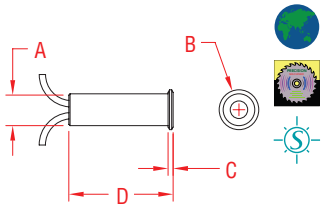

MICRO STAR™

HOUSING: 316 STAINLESS

NOTE:
SMALLEST SELF CONTAINED
LED ON THE MARKET,
ONLY NEEDS 1/4" BORE
FOR HOUSING OR 3/8"
IF USED WITH GROMMET.
MICRO STAR™ SITS FLUSH
IN RECESSED AREA.
WATERPROOF.

PUSH CONNECT OPTION AVAILABLE,
SEE S0801-PC01 ON PAGE 152.

ITEM

A

B

C

D

WIRE COLOR

WT

(size)

(length)

(lb)

12 VOLT

S0801-0000	1/4"	0.312"	0.09"	0.825"	24.00"	white	0.02
S0801-000R	1/4"	0.312"	0.09"	0.825"	24.00"	red	0.02
S0801-000B	1/4"	0.312"	0.09"	0.825"	24.00"	blue	0.02
S0801-000G	1/4"	0.312"	0.09"	0.825"	24.00"	green	0.02
S0801-000Y	1/4"	0.312"	0.09"	0.825"	24.00"	yellow	0.02

24 VOLT DC

S0802-0000	1/4"	0.312"	0.09"	0.825"	24.00"	white	0.02
S0802-000R	1/4"	0.312"	0.09"	0.825"	24.00"	red	0.02
S0802-000Y	1/4"	0.312"	0.09"	0.825"	24.00"	yellow	0.02