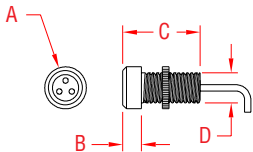

TRI STAR BULKHEAD MOUNT

HOUSING: 316 STAINLESS

NOTE:
SELF CONTAINED HEAVY DUTY
THREADED HOUSING WITH ALL
THE FEATURES OF THE TRI STAR.
FOR INDUSTRIAL OR MARINE
APPLICATIONS. IT CAN BE
MOUNTED THROUGH MATERIAL
UP TO 3/4" THICK AND SECURED
FROM THE BACK WITH THE NUT.
LED IS NOT COVERED BY A RESIN
ALLOWING DIRECT LIGHT.

ITEM

A

B

C

D

COLOR

WT

(size)

(lb)

12 VOLT

S0803-7000

S0803-700R

3/4"

0.31"

1.30"

0.50"