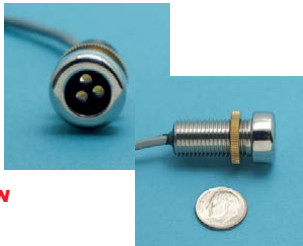

TRI STAR BULKHEAD MOUNT

HOUSING: 316 STAINLESS

NOTE:
SELF CONTAINED HEAVY DUTY
THREADED HOUSING WITH ALL
THE FEATURES OF THE TRI STAR.
FOR INDUSTRIAL OR MARINE
APPLICATIONS. IT CAN BE
MOUNTED THROUGH MATERIAL
UP TO 3/4" THICK AND SECURED
FROM THE BACK WITH THE NUT.
LED IS NOT COVERED BY A RESIN
ALLOWING DIRECT LIGHT.

ITEM

A

B

C

D

COLOR

WT

(size)

(lb)

12 VOLT

S0803-7000

S0803-700R

3/4"

0.31"

1.30"

0.50"